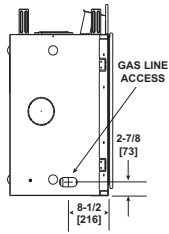

Technical Specifications

MODEL	FRONT WIDTH (A)	BACK WIDTH (I)	HEIGHT (H)	DEPTH	VIEWING AREA
CD4236IR-C	41 [1041]	28-1/2 [724]	39-7/8 [1013]	21 [533]	35 x 24-1/8
CD4842IR-C	48 [1219]	35-1/2 [901]	41-7/8 [1064]	21 [533]	42 x 26-1/8

Left Side