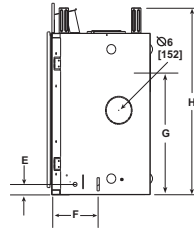

Technical Specifications

MODEL	FRONT WIDTH (A)	BACK WIDTH (I)	HEIGHT (H)	DEPTH	VIEWING AREA
CD4236IR-C	41 [1041]	28-1/2 [724]	39-7/8 [1013]	21 [533]	35 x 24-1/8
CD4842IR-C	48 [1219]	35-1/2 [901]	41-7/8 [1064]	21 [533]	42 x 26-1/8

Left Side

Front

Right Side

Top

MODEL	A	B	C	D	E	F	G	H	I	J	K
CD4236IR-C	41 [1041]	36-1/8 [918]	33-1/2 [851]	34-5/8 [879]	2-1/4 [57]	9-11/16 [246]	26-7/8 [683]	39-7/8 [1013]	28-1/2 [724]	14-1/4 [362]	40-7/8 [1038]
CD4842IR-C	48 [1219]	43-1/8 [1096]	34-3/8 [873]	36-5/8 [930]	2-3/8 [60]	9-15/16 [252]	28-7/8 [734]	41-7/8 [1064]	35-1/2 [901]	17-3/4 [451]	42-7/8 [1089]