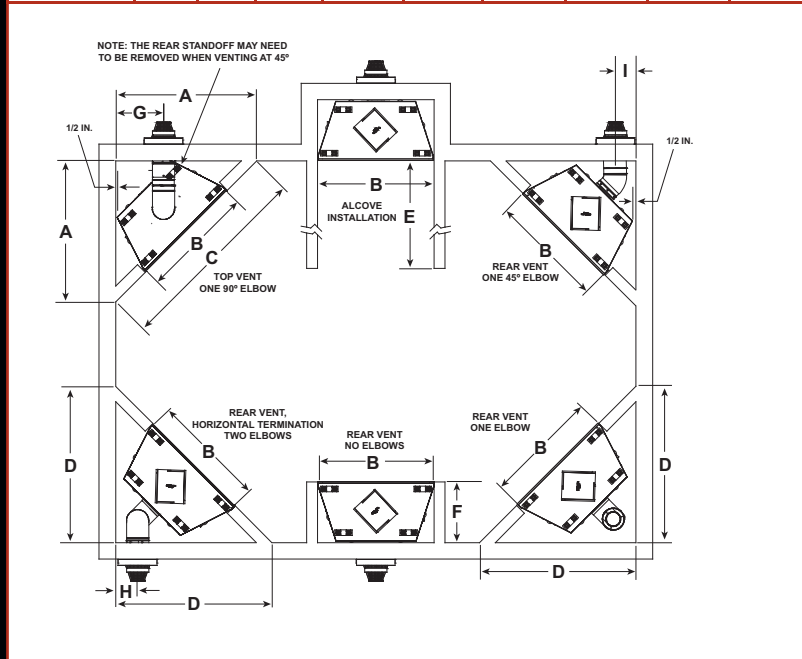

Clearances

MODEL	A	B	C	D	E	F	G	H	I
CD4236IR-C	51 [1295]	42 [1067]	72 [1829]	56-5/8 [1438]	See Inst. Manual	22 [559]	17-3/4 [451]	8 [203]	6-3/4 [171]
CD4842IR-C	55-7/8 [1419]	49 [1245]	79 [2007]	61-1/2 [1562]	See Inst. Manual	22 [559]	19-3/4 [502]	10 [1064]	10-1/8 [257]