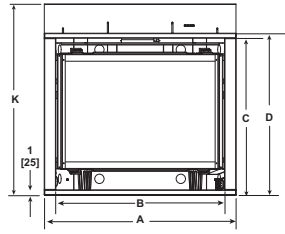

Technical Specifications

MODEL	FRONT WIDTH (A)	BACK WIDTH (I)	HEIGHT (H)	DEPTH	VIEWING AREA
CD4236IR-C	41 [1041]	28-1/2 [724]	39-7/8 [1013]	21 [533]	35 x 24-1/8
CD4842IR-C	48 [1219]	35-1/2 [901]	41-7/8 [1064]	21 [533]	42 x 26-1/8

Front

MODEL	A	B	C	D	E	F	G	H	I	J	K
CD4236IR-C	41 [1041]	36-1/8 [918]	33-1/2 [851]	34-5/8 [879]	2-1/4 [57]	9-11/16 [246]	26-7/8 [683]	39-7/8 [1013]	28-1/2 [724]	14-1/4 [362]	40-7/8 [1038]
CD4842IR-C	48 [1219]	43-1/8 [1096]	34-3/8 [873]	36-5/8 [930]	2-3/8 [60]	9-15/16 [252]	28-7/8 [734]	41-7/8 [1064]	35-1/2 [901]	17-3/4 [451]	42-7/8 [1089]

Clearances

MODEL	A	B	C	D	E	F	G	H	I
CD4236IR-C	51 [1295]	42 [1067]	72 [1829]	56-5/8 [1438]	See Inst. Manual	22 [559]	17-3/4 [451]	8 [203]	6-3/4 [171]
CD4842IR-C	55-7/8 [1419]	49 [1245]	79 [2007]	61-1/2 [1562]	See Inst. Manual	22 [559]	19-3/4 [502]	10 [1064]	10-1/8 [257]

Framing

MODEL	A ROUGH OPENING (WIDTH)	B ROUGH OPENING (HEIGHT)	C** ROUGH OPENING (DEPTH)	D ROUGH OPENING (WIDTH)	E CLEARANCE TO CEILING
CD4236IR-C	10 [254]	40-1/8 [1019]	22 [559]	42 [1067]	25 [635]
CD4842IR-C	10 [254]	42-1/8 [1019]	22 [559]	49 [1245]	25 [635]

MODEL	F COMBUSTIBLE TO FLOOR	G COMBUSTIBLE FLOORING	H BEHIND APPLIANCE	I SIDES OF APPLI- ANCE	J FRONT OF APPLIANCE
CD4236IR-C	0 [0]	0 [0]	1/2 [13]	1/2 [13]	36 [914]
CD4842IR-C	0 [0]	0 [0]	1/2 [13]	1/2 [13]	36 [914]

The rough framing dimensions shown represent the distance from stud to stud only and do not take into consideration the addition of drywall. Please refer to installation instructions for complete specifications and drawings when installing this product. Go to heatilator.com to download.

Available From

heatilator
The first name in fireplaces

a brand of
Hearth & Home Technologies Inc.®

1915 West Saunders Street
Mt. Pleasant, Iowa 52641
800-927-6841 | heatilator.com