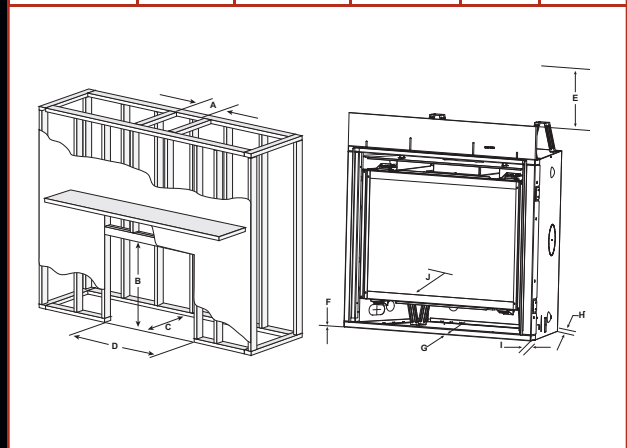

Framing

MODEL	A ROUGH OPENING (WIDTH)	B ROUGH OPENING (HEIGHT)	C** ROUGH OPENING (DEPTH)	D ROUGH OPENING (WIDTH)	E CLEARANCE TO CEILING
CD4236IR-C	10 [254]	40-1/8 [1019]	22 [559]	42 [1067]	25 [635]
CD4842IR-C	10 [254]	42-1/8 [1019]	22 [559]	49 [1245]	25 [635]

MODEL	F COMBUSTIBLE TO FLOOR	G COMBUSTIBLE FLOORING	H BEHIND APPLIANCE	I SIDES OF APPLI- ANCE	J FRONT OF APPLIANCE
CD4236IR-C	0 [0]	0 [0]	1/2 [13]	1/2 [13]	36 [914]
CD4842IR-C	0 [0]	0 [0]	1/2 [13]	1/2 [13]	36 [914]