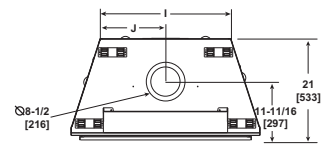

Technical Specifications

MODEL	FRONT WIDTH (A)	BACK WIDTH (I)	HEIGHT (H)	DEPTH	VIEWING AREA
CD4236IR-C	41 [1041]	28-1/2 [724]	39-7/8 [1013]	21 [533]	35 x 24-1/8
CD4842IR-C	48 [1219]	35-1/2 [901]	41-7/8 [1064]	21 [533]	42 x 26-1/8

Left Side

Front

Right Side

Top

MODEL	A	B	C	D	E	F	G	H	I	J	K
CD4236IR-C	41 [1041]	36-1/8 [918]	33-1/2 [851]	34-5/8 [879]	2-1/4 [57]	9-11/16 [246]	26-7/8 [683]	39-7/8 [1013]	28-1/2 [724]	14-1/4 [362]	40-7/8 [1038]
CD4842IR-C	48 [1219]	43-1/8 [1096]	34-3/8 [873]	36-5/8 [930]	2-3/8 [60]	9-15/16 [252]	28-7/8 [734]	41-7/8 [1064]	35-1/2 [901]	17-3/4 [451]	42-7/8 [1089]